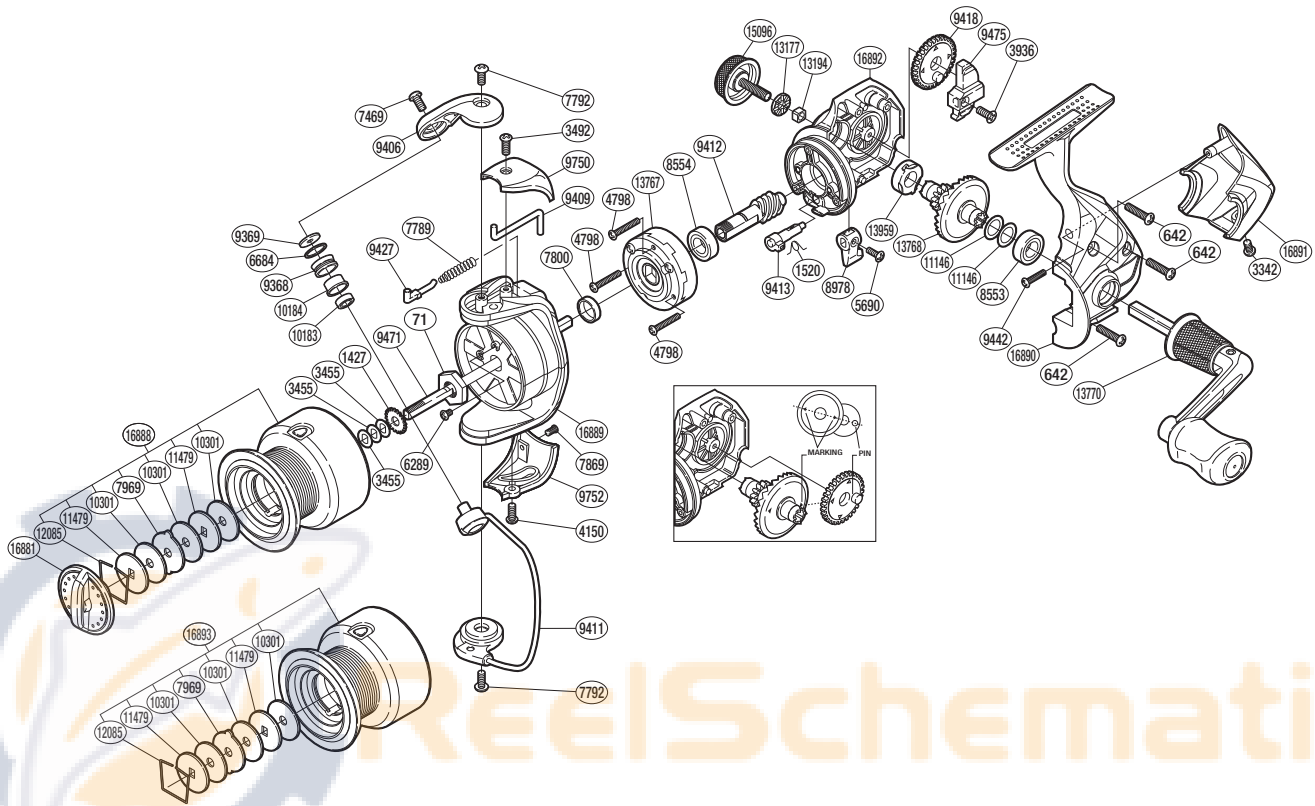

SHIMANO NEXAVE

NEX2500FD

(51SG712504G)

Please note that the number of adjusting washers may not be the same as shown in the exploded views. (Adjustment will vary with each individual product.)

Part No.	Description	Part No.	Description	Part No.	Description
RD 0071	Rotor Nut	RD 8553	Ball Bearing	RD10301	Drag Washer
RD 0642	Screw	RD 8554	Ball Bearing	RD11146	Washer
RD 1427	Spool Support	RD 8978	Anti-reverse Lever	RD11479	Key Washer
RD 1520	Anti-reverse Cam Spring	RD 9368	Line Roller	RD12085	Drag Washers Retainer
RD 3342	Screw	RD 9369	Line Roller Washer	RD13177	Handle Screw Cap Spacer
RD 3455	Spool Washer	RD 9406	Bail Arm	RD13194	Handle Screw Lock
RD 3492	Screw	RD 9409	Bail Trip Lever	RD13767	Roller Clutch Assembly
RD 3936	Screw	RD 9411	Bail Assembly	RD13768	Drive Gear
RD 4150	Screw	RD 9412	Pinion Gear	RD13770	Handle Assembly
RD 4798	Screw	RD 9413	Anti-reverse Cam	RD13959	Drive Gear Bushing
RD 5690	Screw	RD 9418	Oscillating Gear	RD15096	Handle Screw Cap
RD 6289	Screw	RD 9427	Bail Spring Guide	RD16881	Drag Knob
RD 6684	Line Roller Spacer	RD 9442	Screw	RD16888	Spool Assembly
RD 7469	Screw	RD 9471	Main Shaft	RD16889	Rotor
RD 7789	Bail Spring	RD 9475	Oscillating Slider	RD16890	Side Cover
RD 7792	Screw	RD 9750	Bail Spring Cover	RD16891	Rear Protector
RD 7800	Rotor Ring	RD 9752	Bail Hold Support Guard	RD16892	Body
RD 7869	Screw	RD10183	Ball Bearing		
RD 7969	Eared Washer	RD10184	Line Roller Bushing	RD16893	Spare Spool Assembly